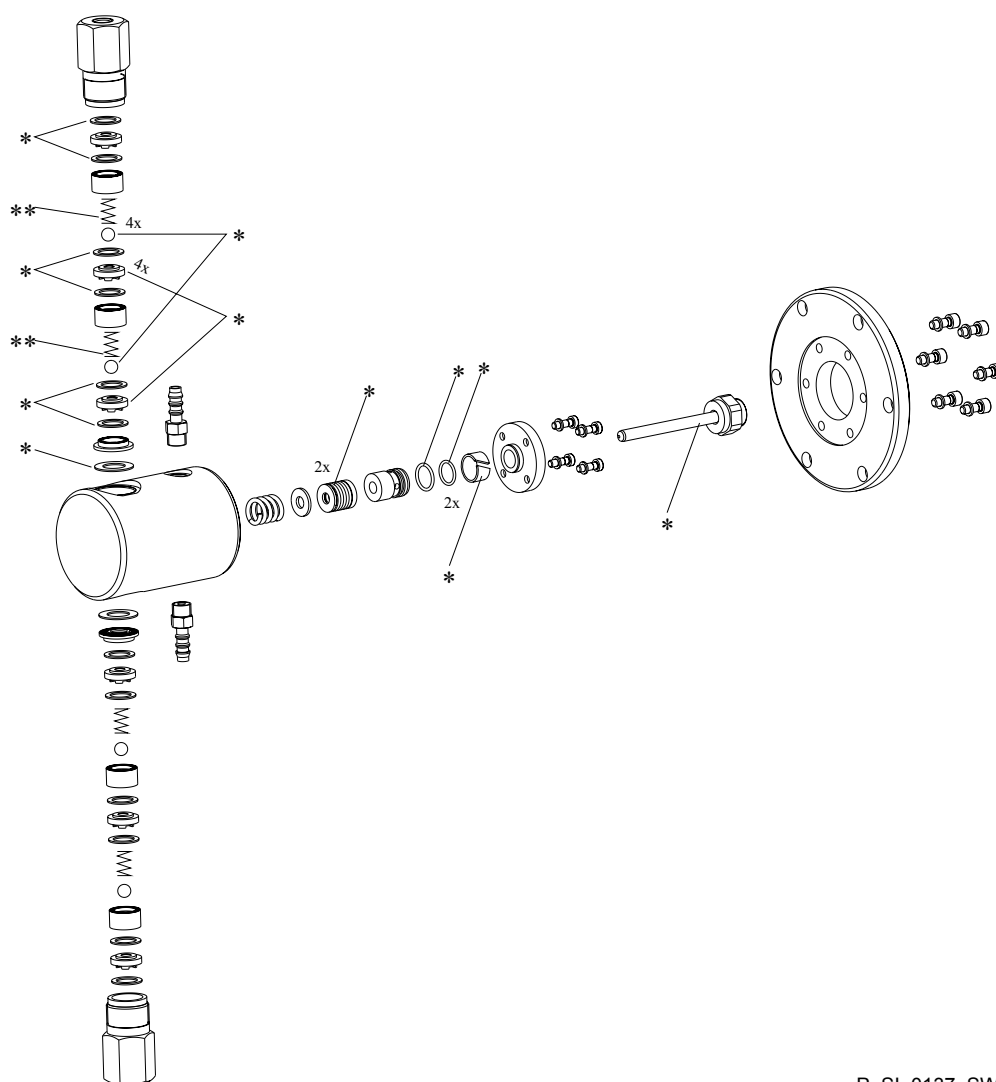

1 Exploded drawing Sigma piston metering pump

Liquid end

P_SI_0137_SW

Fig. 1: * The items listed are included in the spare parts kit.

** Optional accessories (not in the spare part kits)

1 Sigma/ 2 piston ordering information

Spare parts kits normally include the wearing parts of a liquid end.

Other locations where ordering information can be found: Exploded drawings, ProMinent® product catalogue, www.prominent.com.

Spare parts kits SST (liquid ends)

Spare parts kit	Types 32002, 23004, 10006	Types 14006, 10011, 05016	Types 07012, 04522, 02534	Types 04022, 02541, 01264
FK 08	1001572			
FK 12.5		910470		
FK 25			910471	
FK 50				910472

Scope of supply: see exploded view drawings.
